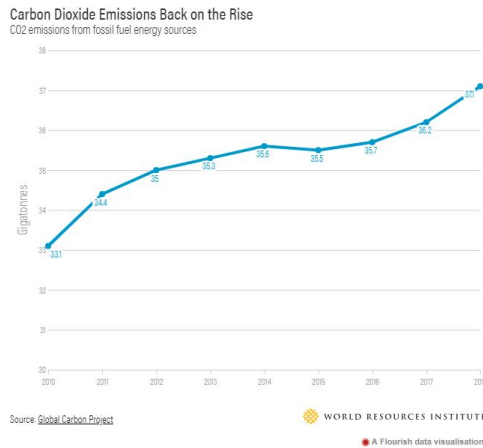

and businesses head to the annual climate talks. Typically coinciding with these negotiations is an announcement from the Global Carbon Project, which releases its annual data on carbon dioxide emissions, backed up by peer-reviewed publications. Carbon dioxide emissions are the largest contributor to human-induced warming, and, therefore, are one of the most critical signposts to watch.