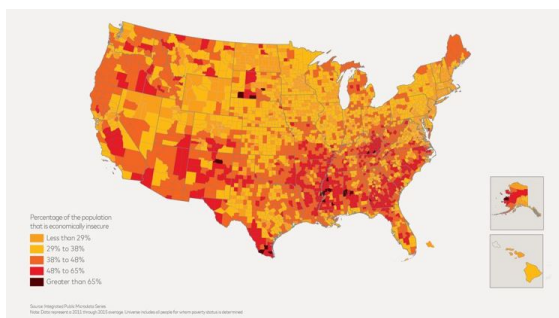

Paul Lachapelle
MSU Community Development Specialist

and businesses head to the annual climate talks. Typically coinciding with these negotiations is an announcement from the Global Carbon Project, which releases its annual data on carbon dioxide emissions, backed up by peer-reviewed publications. Carbon dioxide emissions are the largest contributor to human-induced warming, and, therefore, are one of the most critical signposts to watch.

Expanding Economic Security for 100 Million Americans

City Lab | [READ STORY](#)

A third of Americans are living at or near the federal poverty level—a new report sheds light on who they are, the obstacles they face and ways to connect them to opportunity.