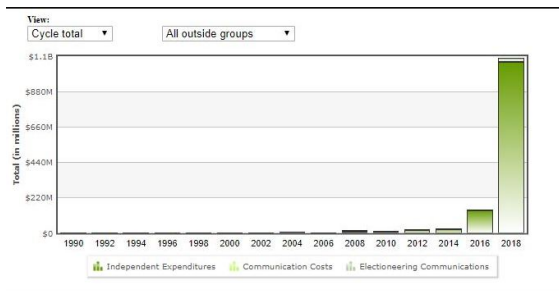

COMMUNITY DEVELOPMENT

e · n e w s

January 2019

Reports & Resources

Outside Spending *Open Secrets* | [READ STORY](#)

The term "outside spending" refers to political expenditures made by groups or individuals independently of, and not coordinated with, candidates' committees. The Center for Responsive Politics provides breakdowns of data reported by outside spending groups to the Federal Election Commission.

New Global CO2 Emissions Numbers Are In. They're Not Good.

World Resources Institute | [READ STORY](#)

Each year in late November or early December, climate negotiators, NGOs and increasingly cities

MT CD Update